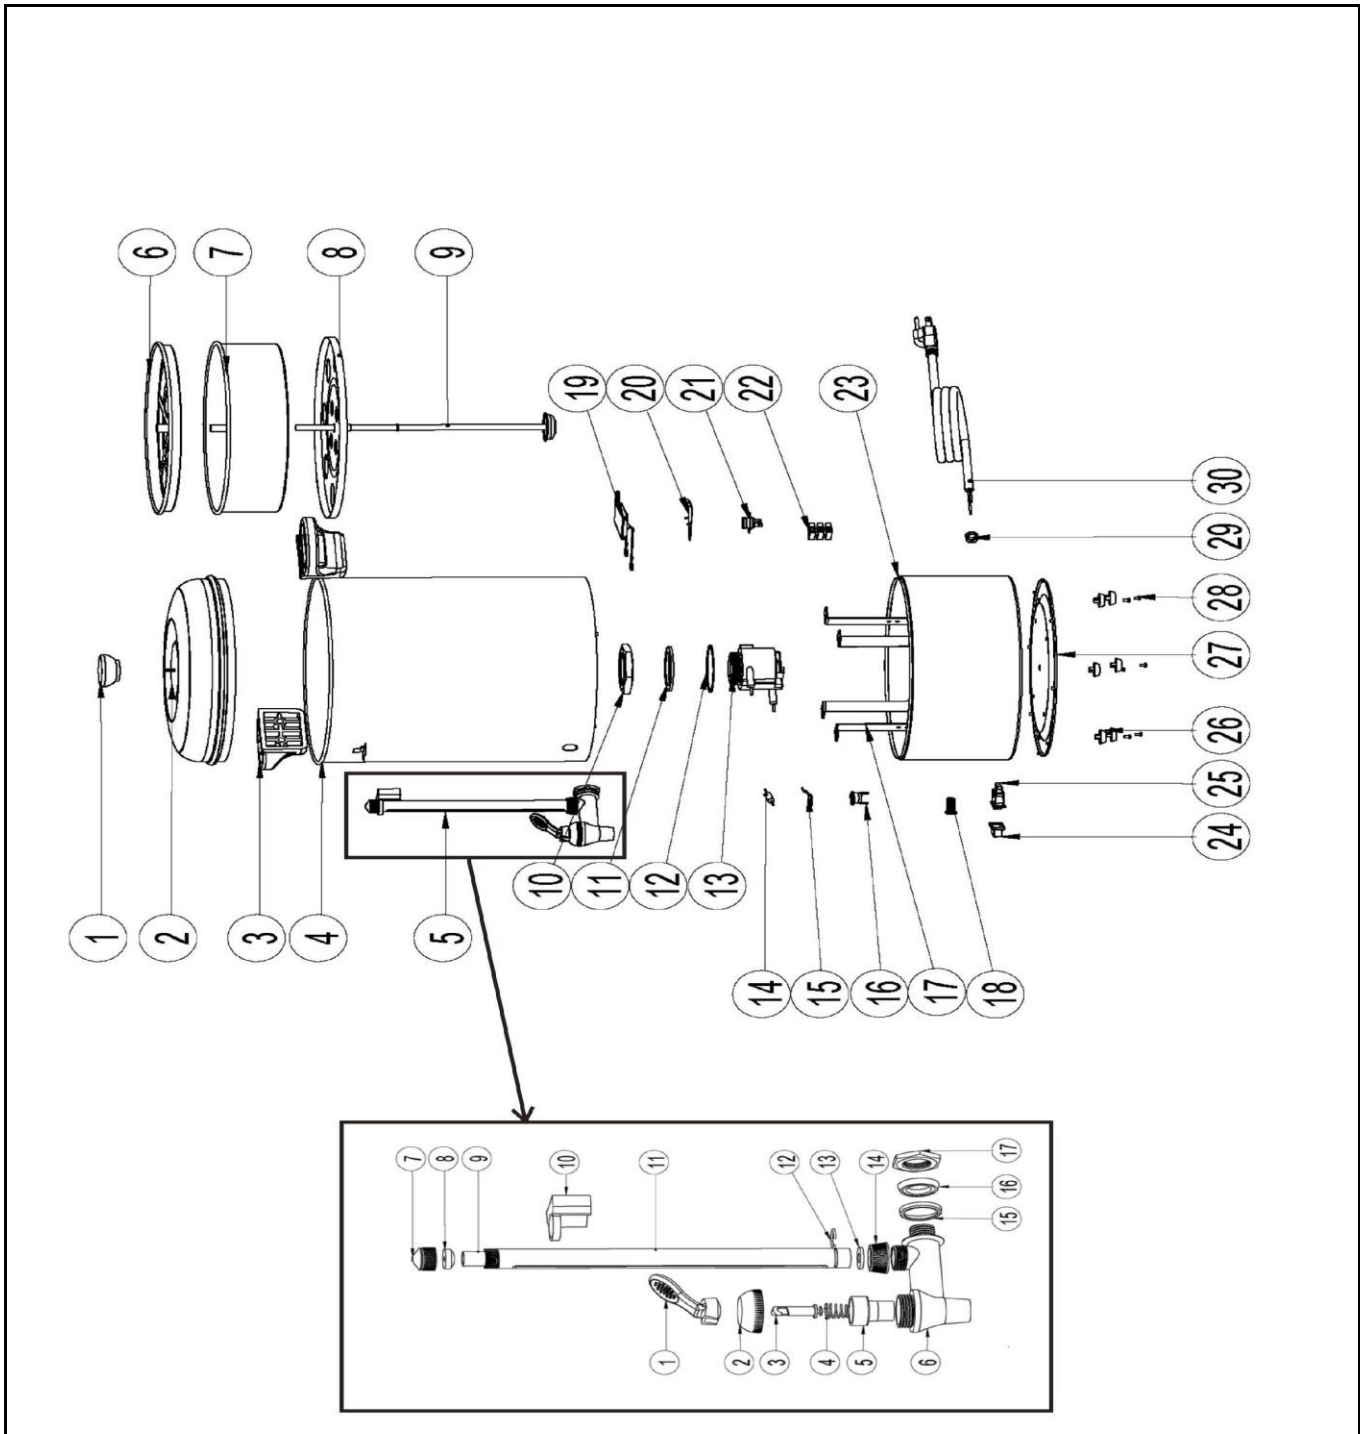

Drawing

HENDI FOOD SERVICE EQUIPMENT Hendi B.V. Steenoven 21 3911 TX Rhenen The Netherlands	Batch #	Appliance part#
	101923 and up	208007
	Description	
	Percolator 6L	

Date	18-06-2018	Revision #	Revision version 1.1
Revision	New switch and powercord.